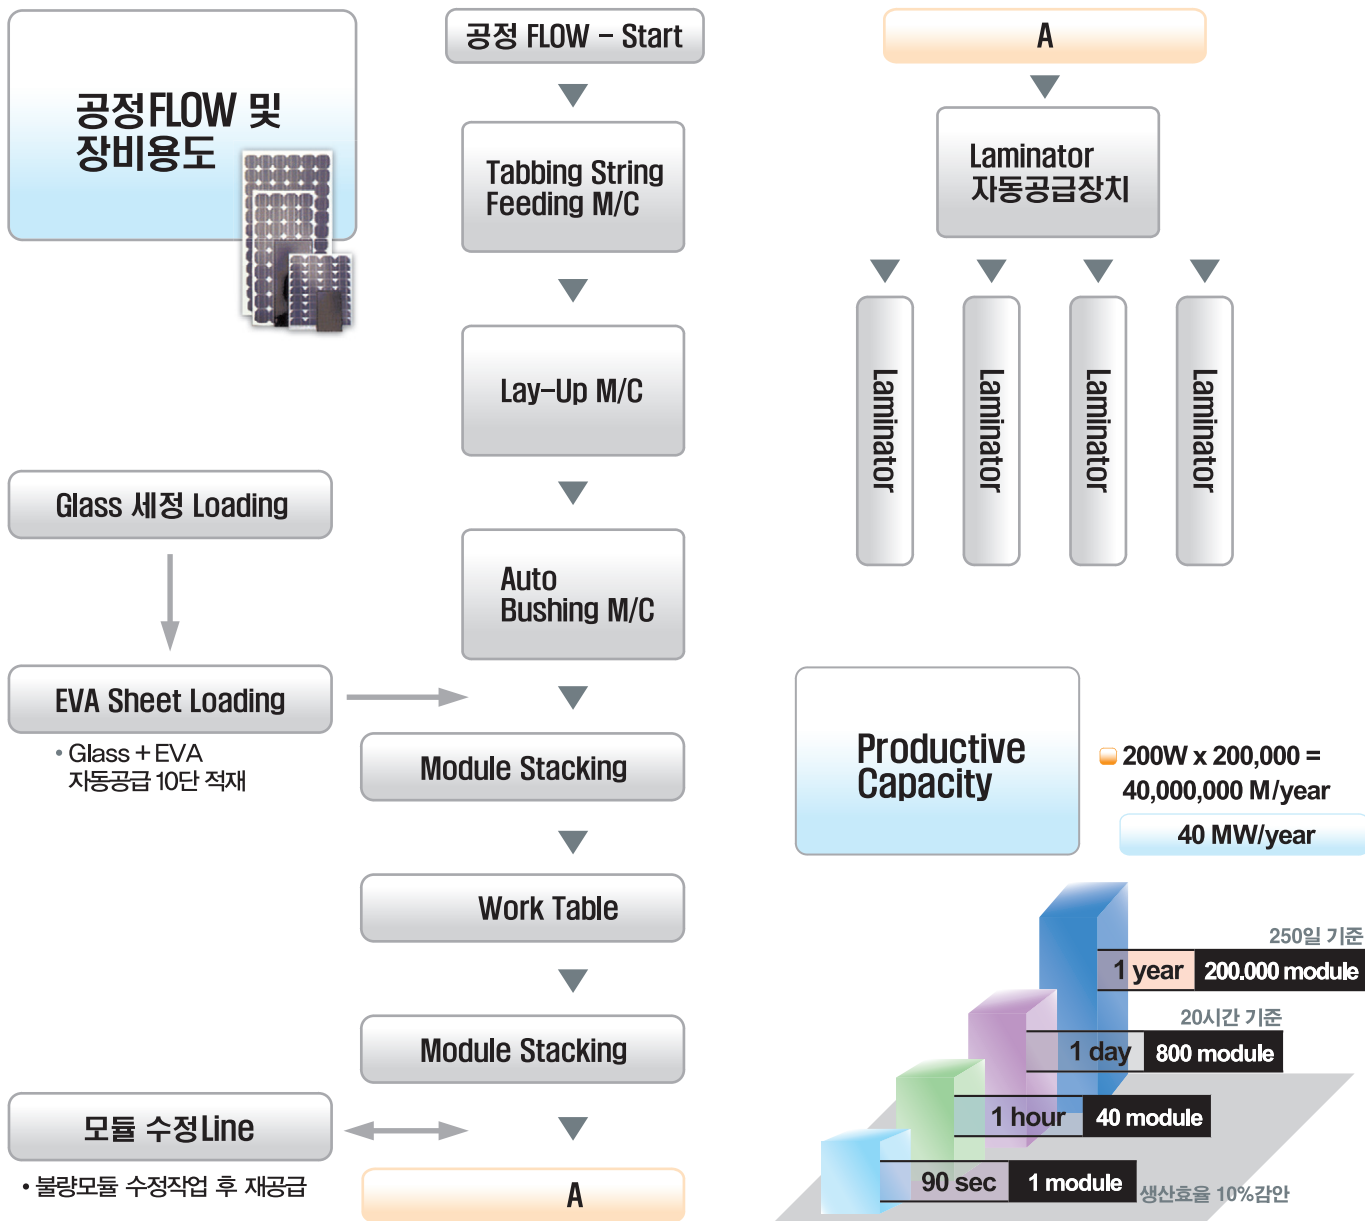

태양광모듈 생산자동화설비

Lay-Up M/C

Glass Feeding M/C